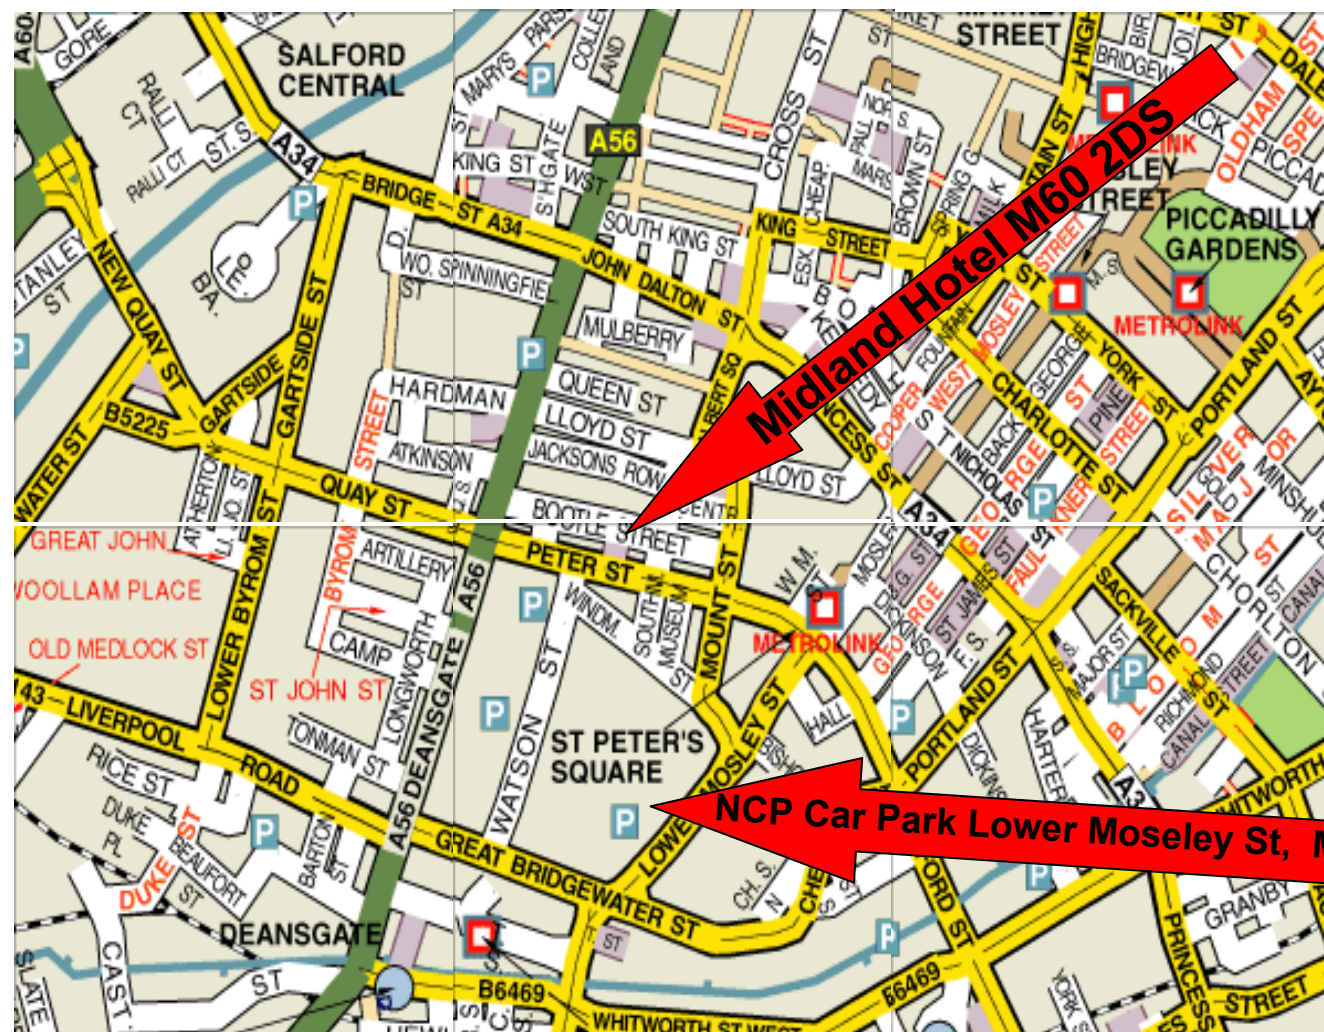

**NCP
Lower
Moseley St
Manchester
M2 3GX**

From Manchester Piccadilly Train Station - take the Shuttle Bus Number 3, get off at St Peter's Square. Alternatively, take the Metro from Manchester Piccadilly Train Station in the direction of Altrincham, take the 3rd stop St Peter's Square