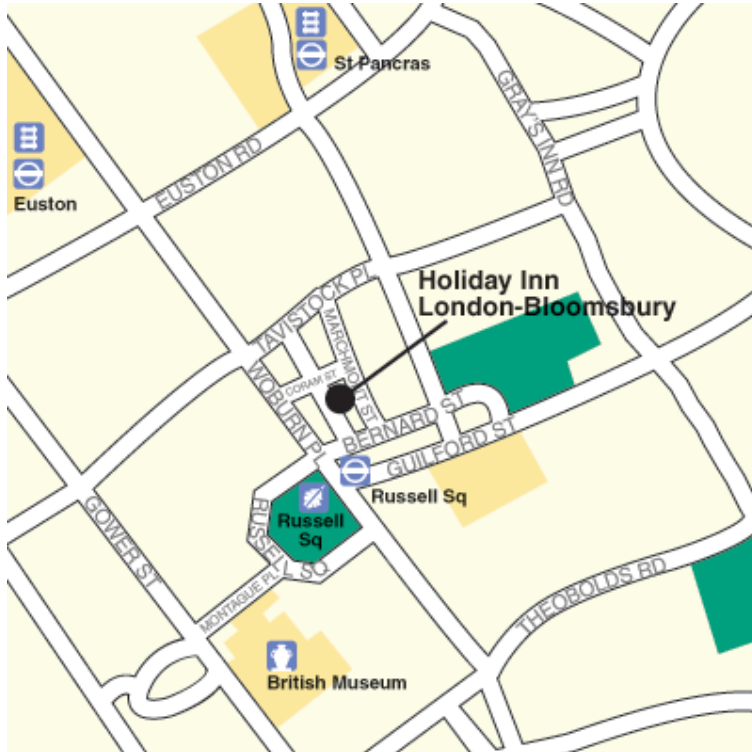

Holiday Inn London Bloomsbury

Coram Street London WC1N 1HT

Tel: + 44-871-942 9222

Fax: +44 20 7837 5374

E-mail: Bloomsbury@ichotelsgroup.com

Car parking

A public car park is situated beneath the hotel. NCP car parking charges apply.