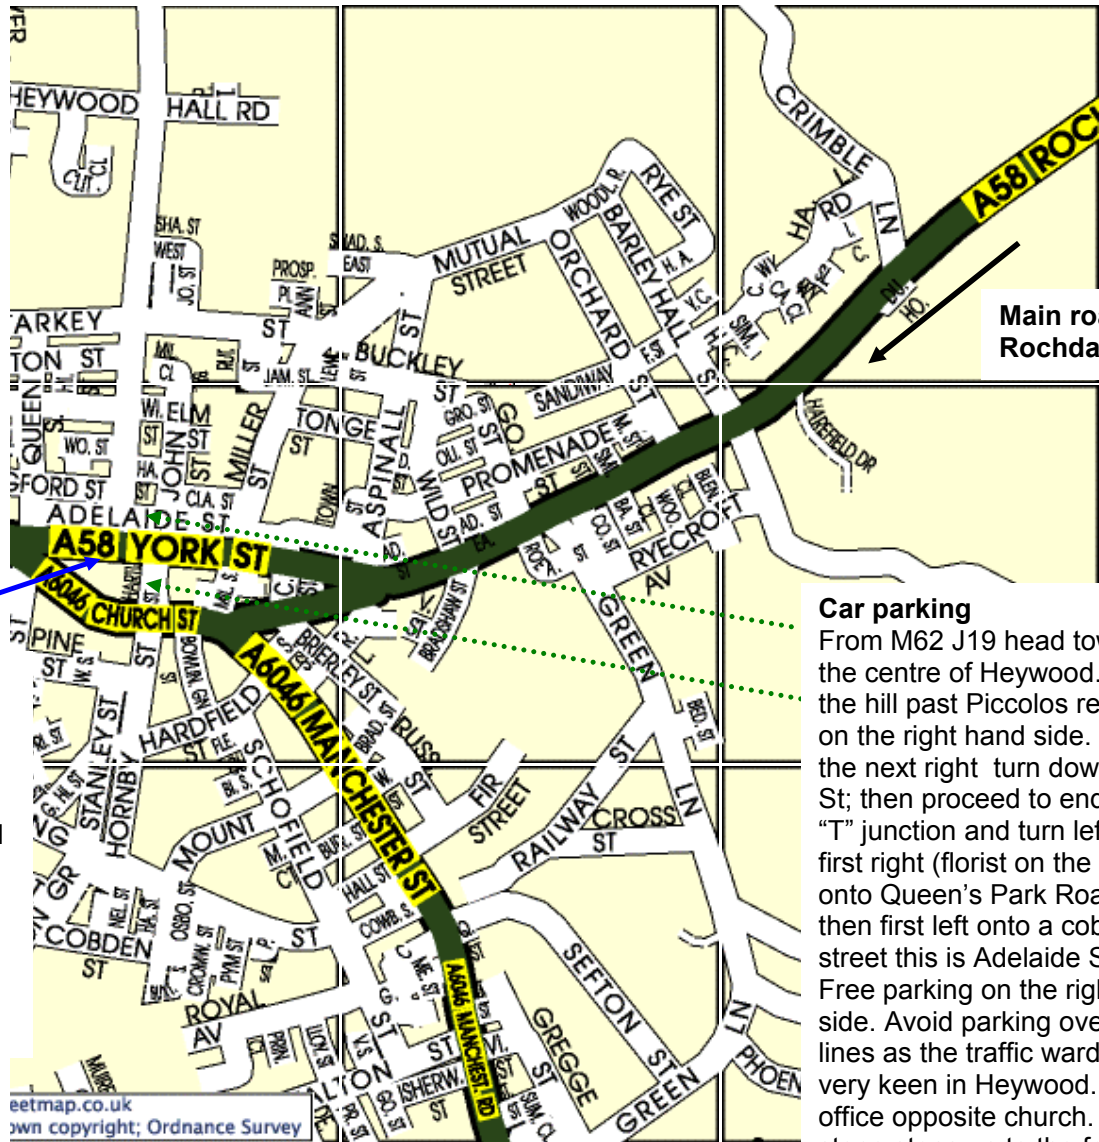

Family Doctor Association Office

9 York Street Heywood Lancashire OL10 4NN

01706 620920

FDA Office

Cream fronted terraced building with stone steps up to the front and iron rails opposite large sandstone church

Main road from Rochdale

Car parking

From M62 J19 head towards the centre of Heywood. Down the hill past Piccolos restaurant on the right hand side. Take the next right turn down Hartley St; then proceed to end of road "T" junction and turn left then first right (florist on the corner) onto Queen's Park Road and then first left onto a cobbled street this is Adelaide Street. Free parking on the right hand side. Avoid parking over yellow lines as the traffic wardens are very keen in Heywood.. FDA office opposite church. It has stone steps up to the front door

Main road M62